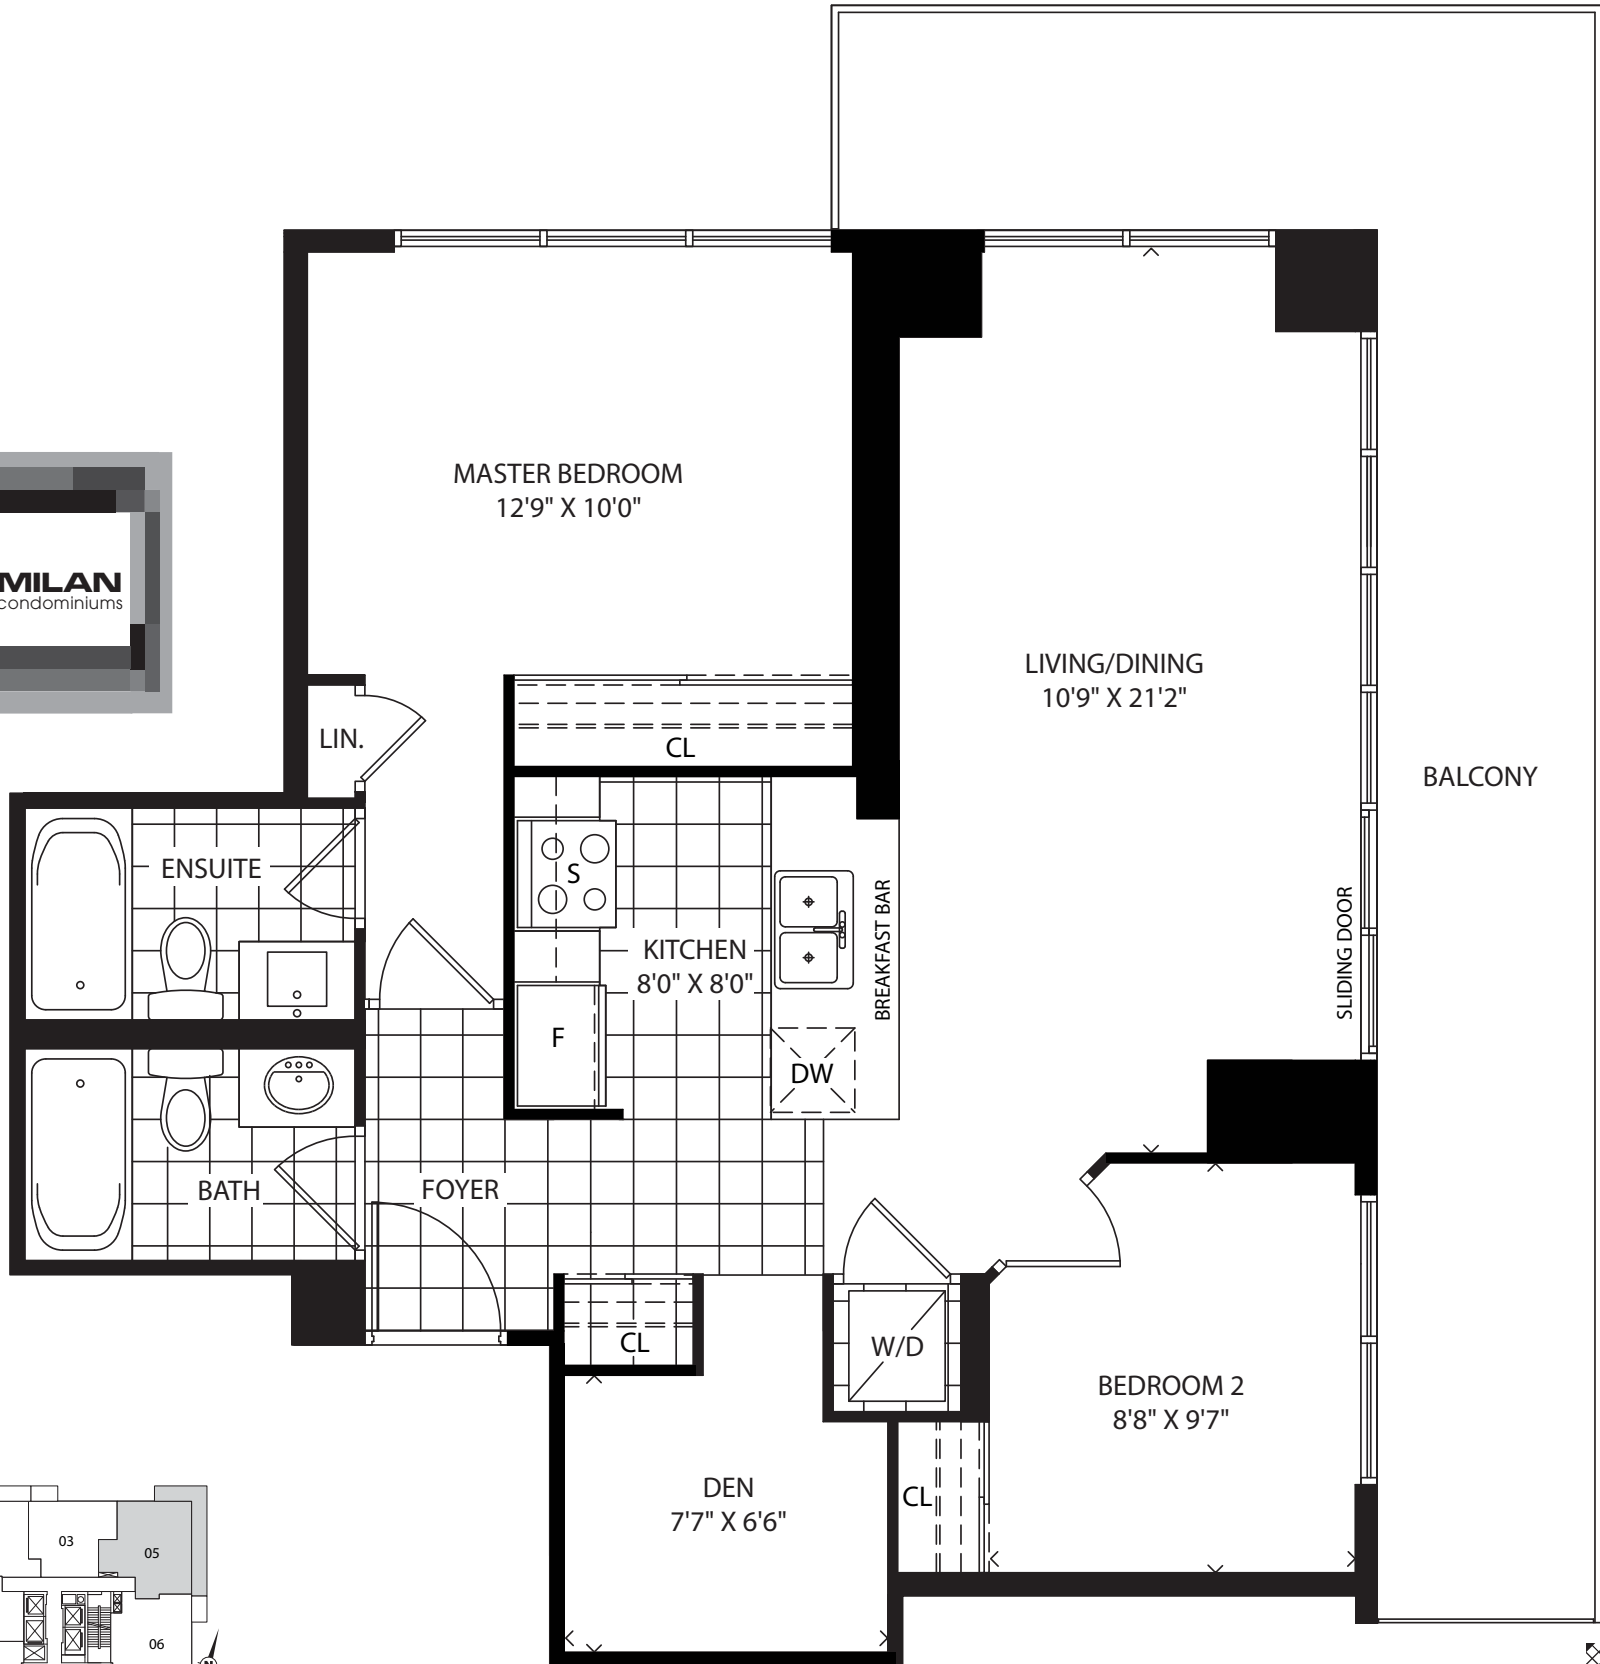

FLORENCE • 862 SQUARE FEET • TWO BEDROOM+DEN

TYPICAL FLOOR
(10TH-PH1)

Materials, specifications, and floor plans are subject to change without notice. All renderings are artist's conceptions. All floor plans are approximate dimensions. Actual usable floor space may vary from the stated floor area. E. & O.E.