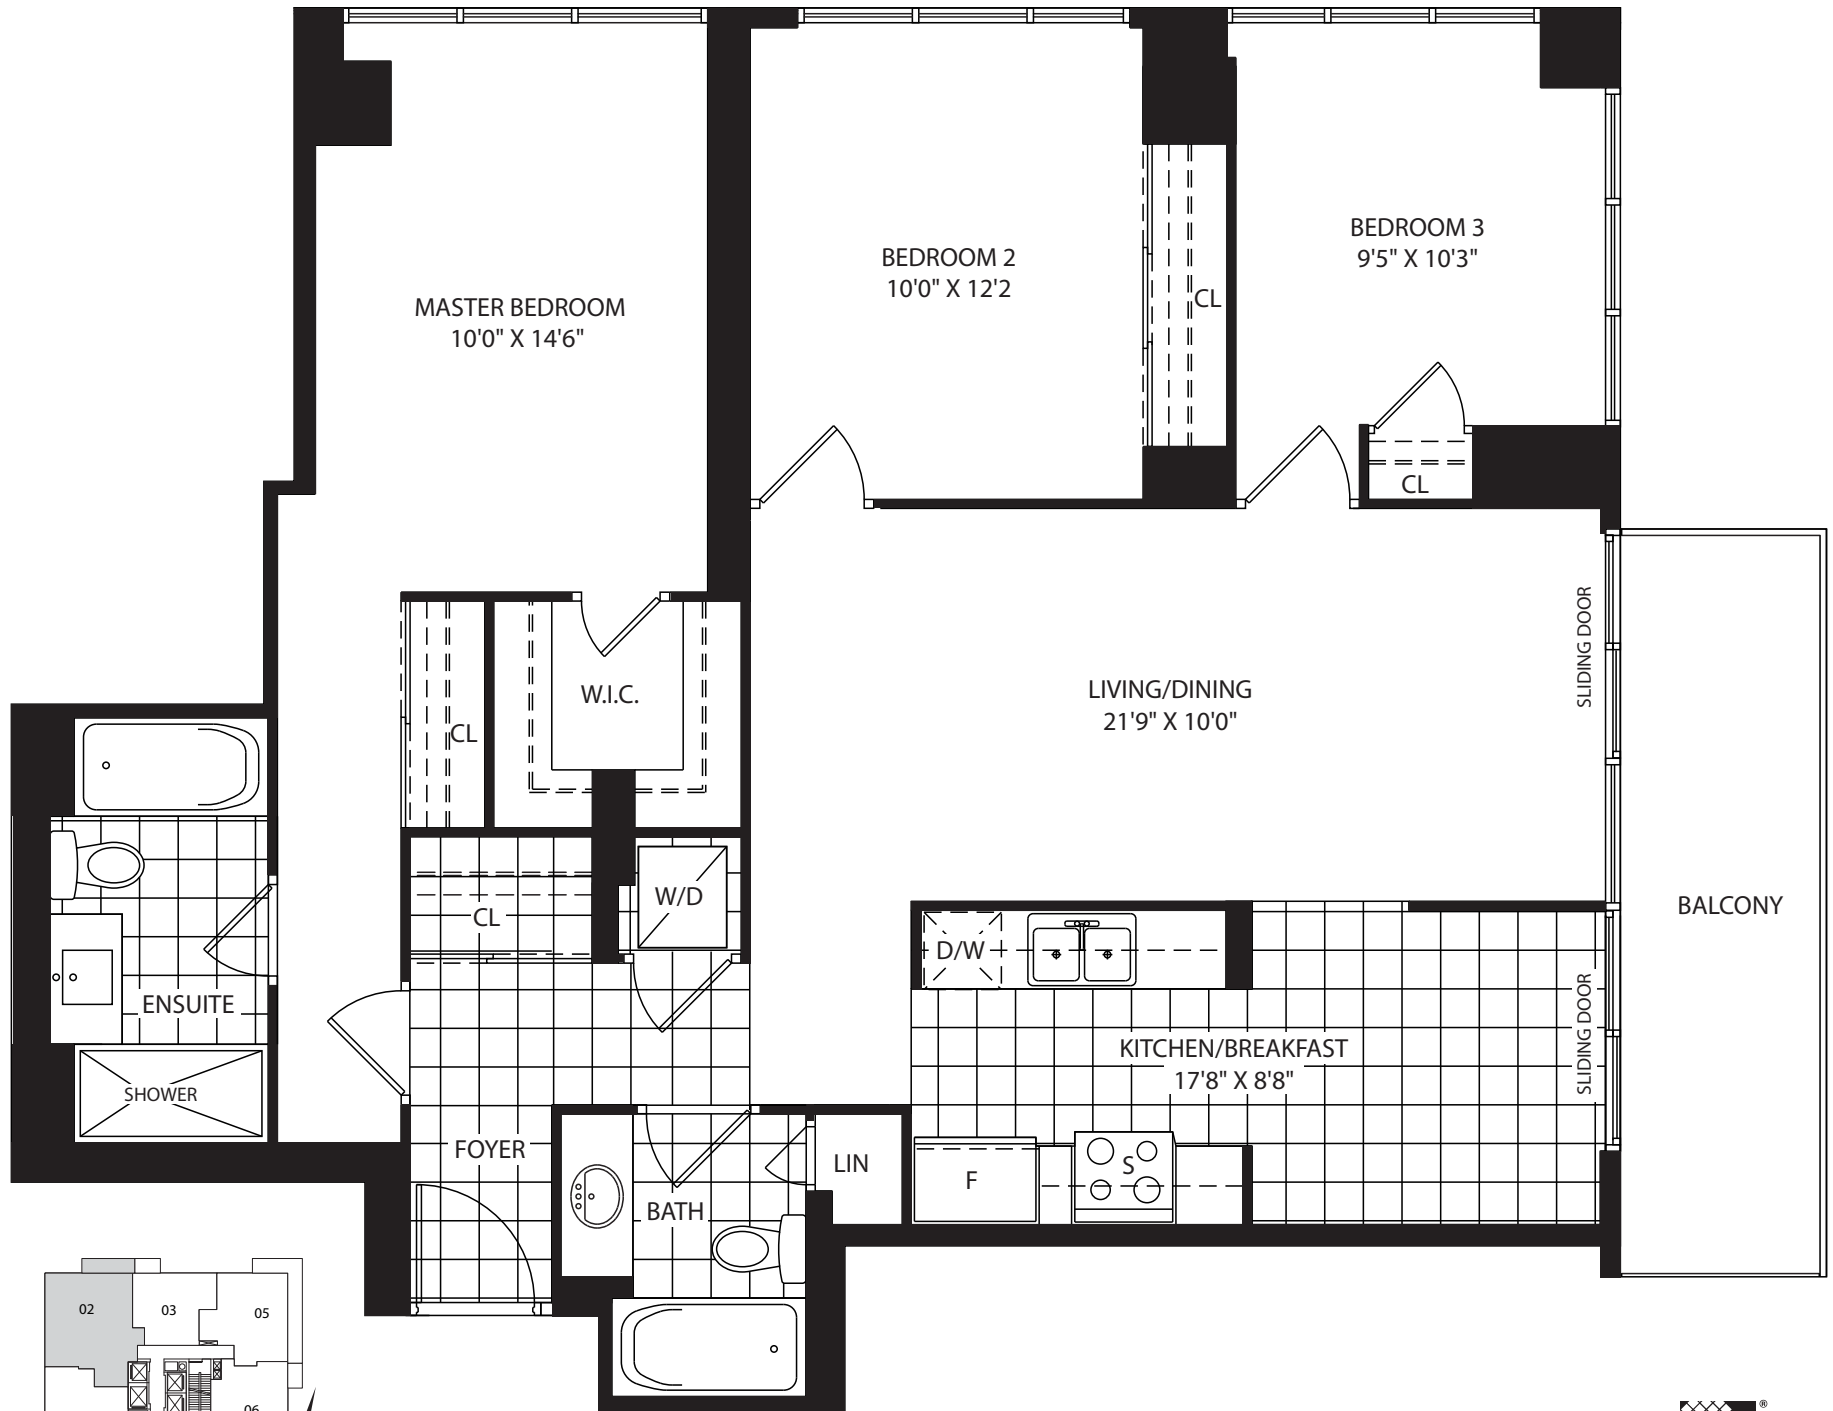

PAVOROTTI • 1192 SQUARE FEET • THREE BEDROOM

MILAN
condominiums

TYPICAL FLOOR (36TH-PH1)

Materials, specifications, and floor plans are subject to change without notice. All renderings are artist's conceptions. All floor plans are approximate dimensions. Actual usable floor space may vary from the stated floor area. E. & O.E.