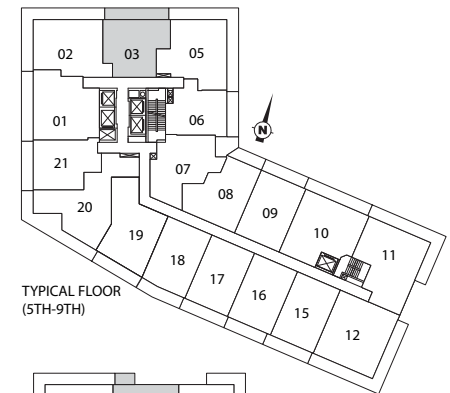

TORINO • 682 SQUARE FEET • ONE BEDROOM+DEN

Materials, specifications, and floor plans are subject to change without notice. All renderings are artist's conceptions. All floor plans are approximate dimensions. Actual usable floor space may vary from the stated floor area. E. & O.E.