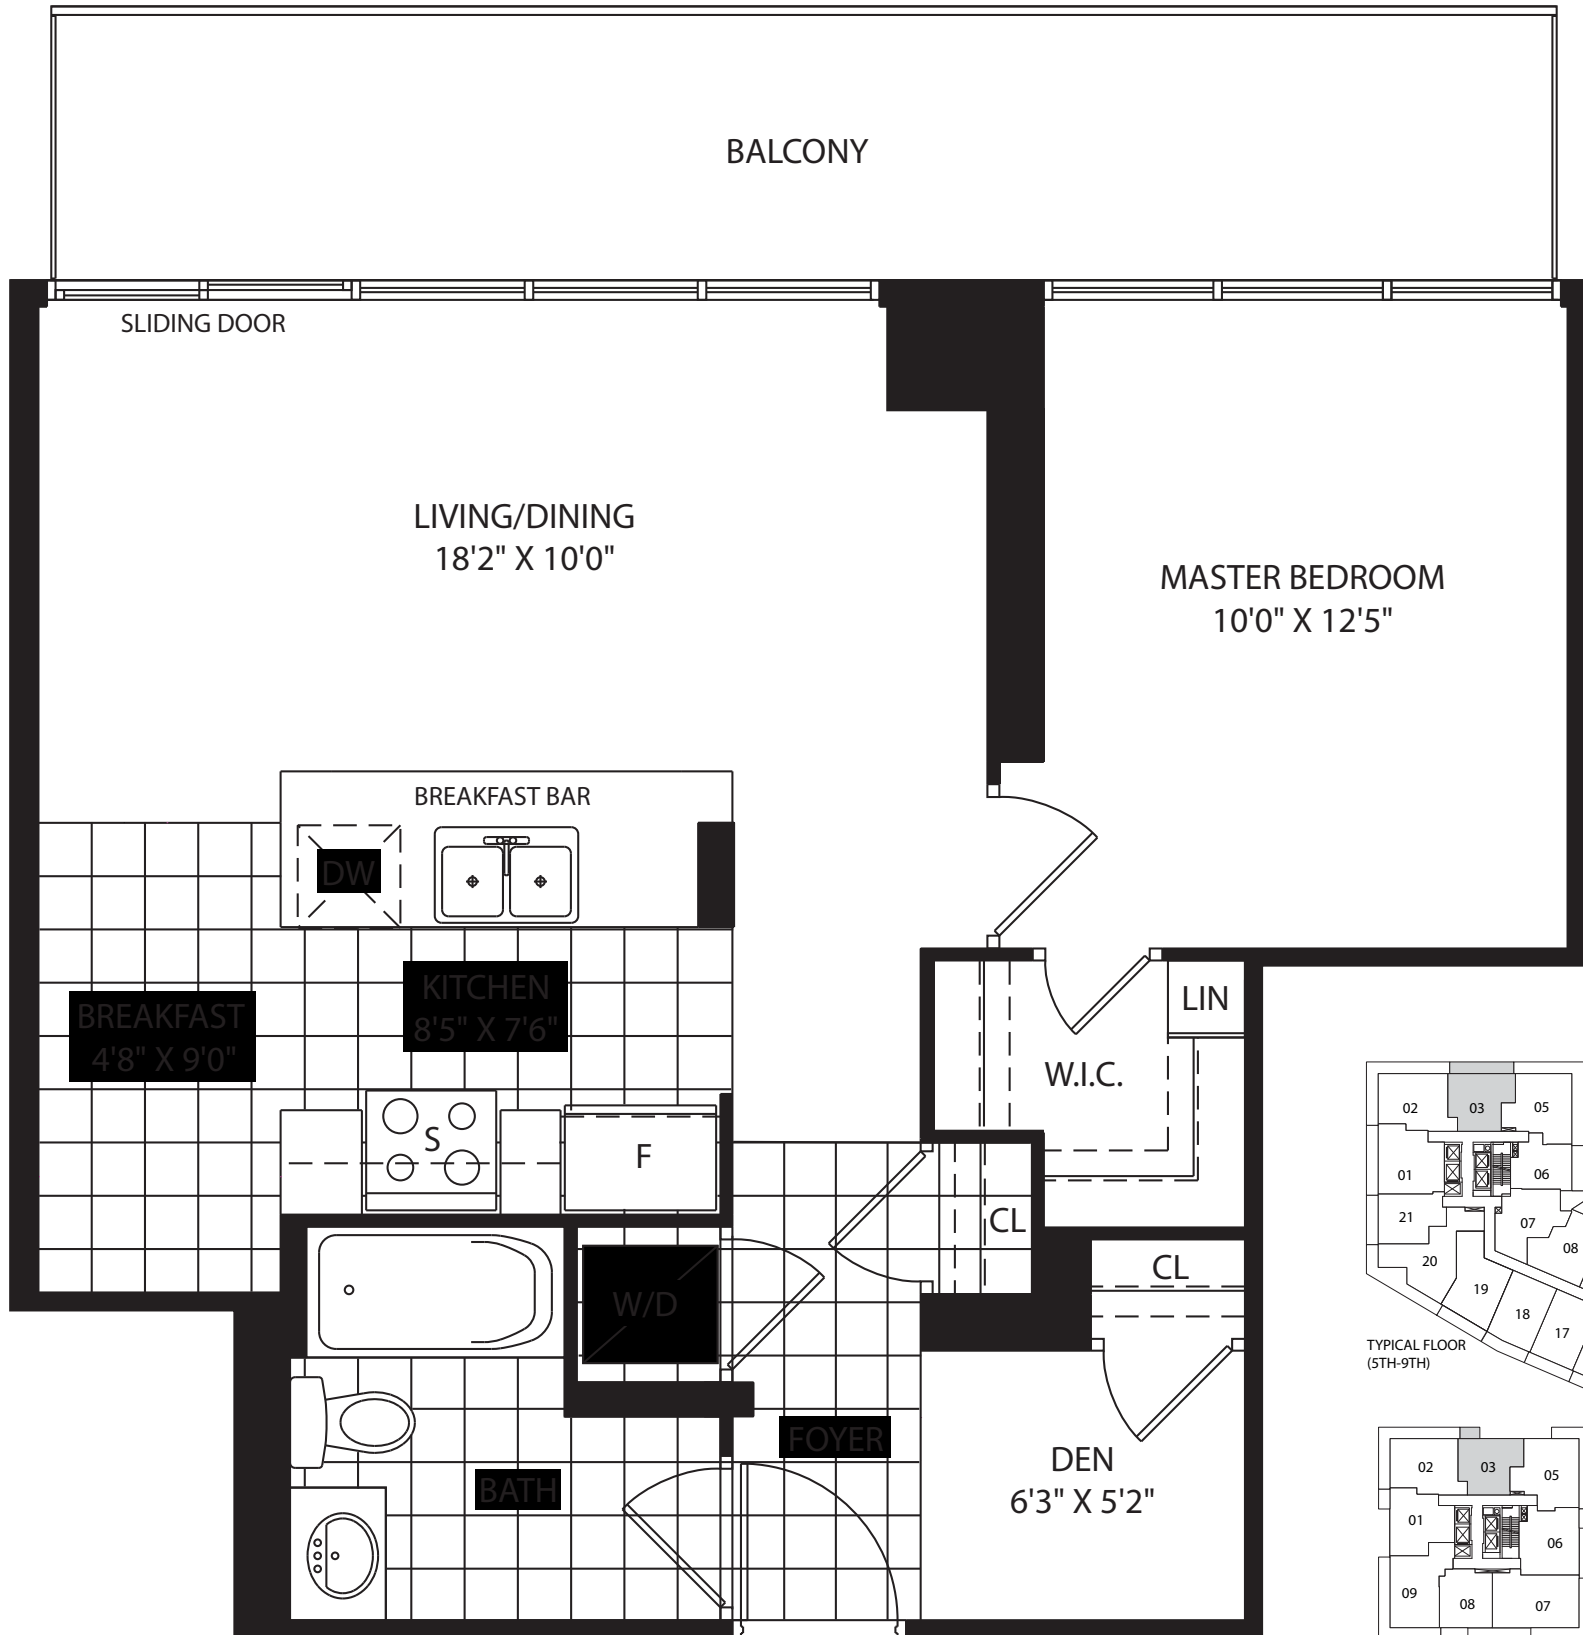

TORINO • 682 SQUARE FEET • ONE BEDROOM+DEN

Materials, specifications, and floor plans are subject to change without notice. All renderings are artist's conceptions. All floor plans are approximate dimensions. Actual usable floor space may vary from the stated floor area. E. & O.E.