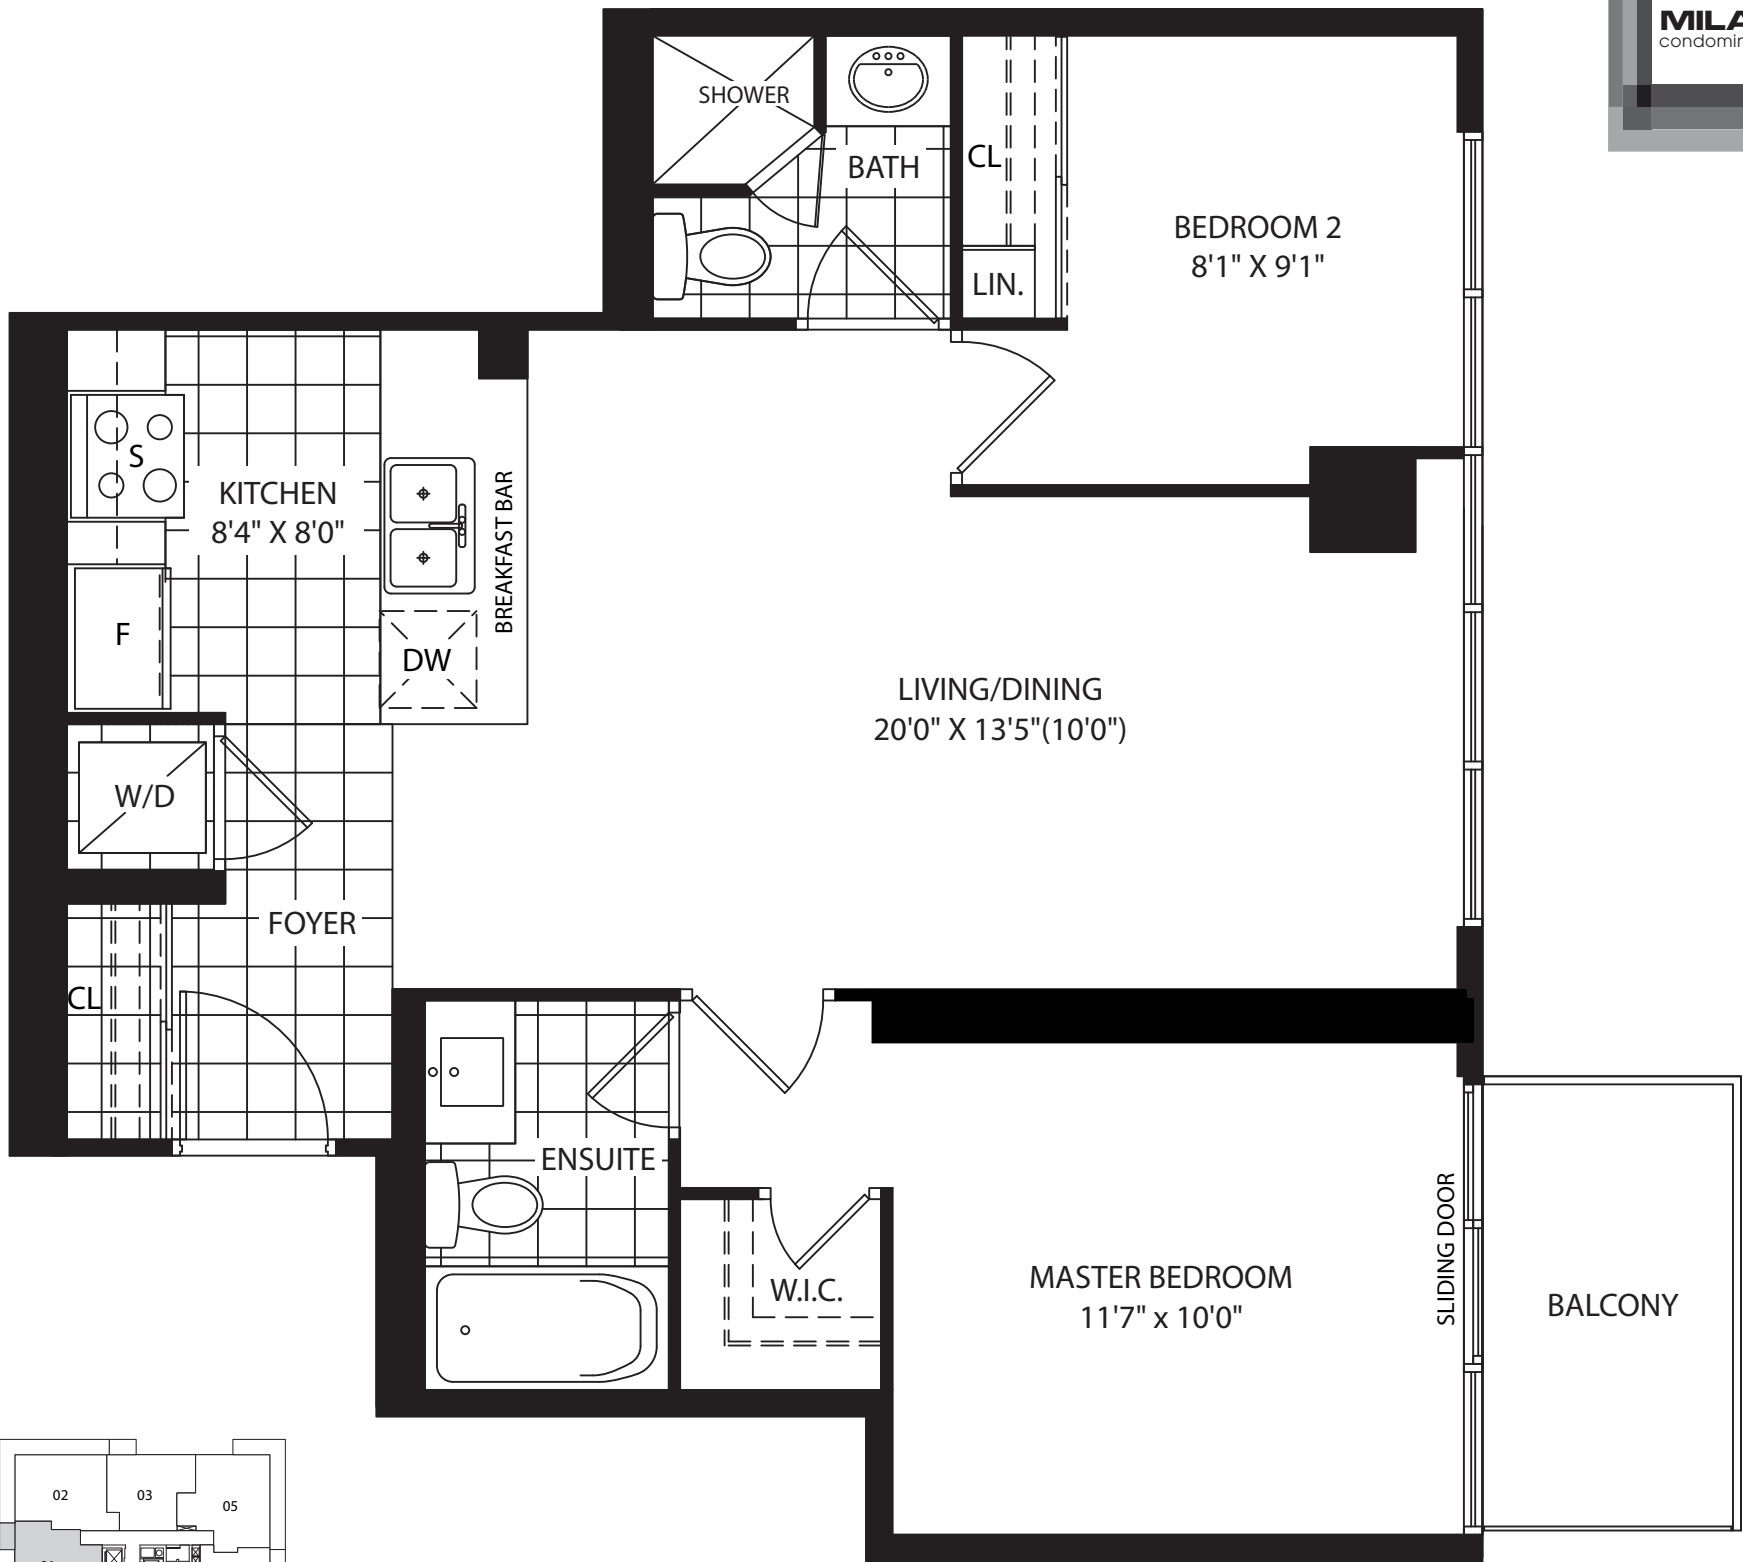

VENICE • 777 SQUARE FEET • TWO BEDROOM

TYPICAL FLOOR  
(10TH-35TH)

Materials, specifications, and floor plans are subject to change without notice. All renderings are artist's conceptions. All floor plans are approximate dimensions. Actual usable floor space may vary from the stated floor area. E. & O.E.