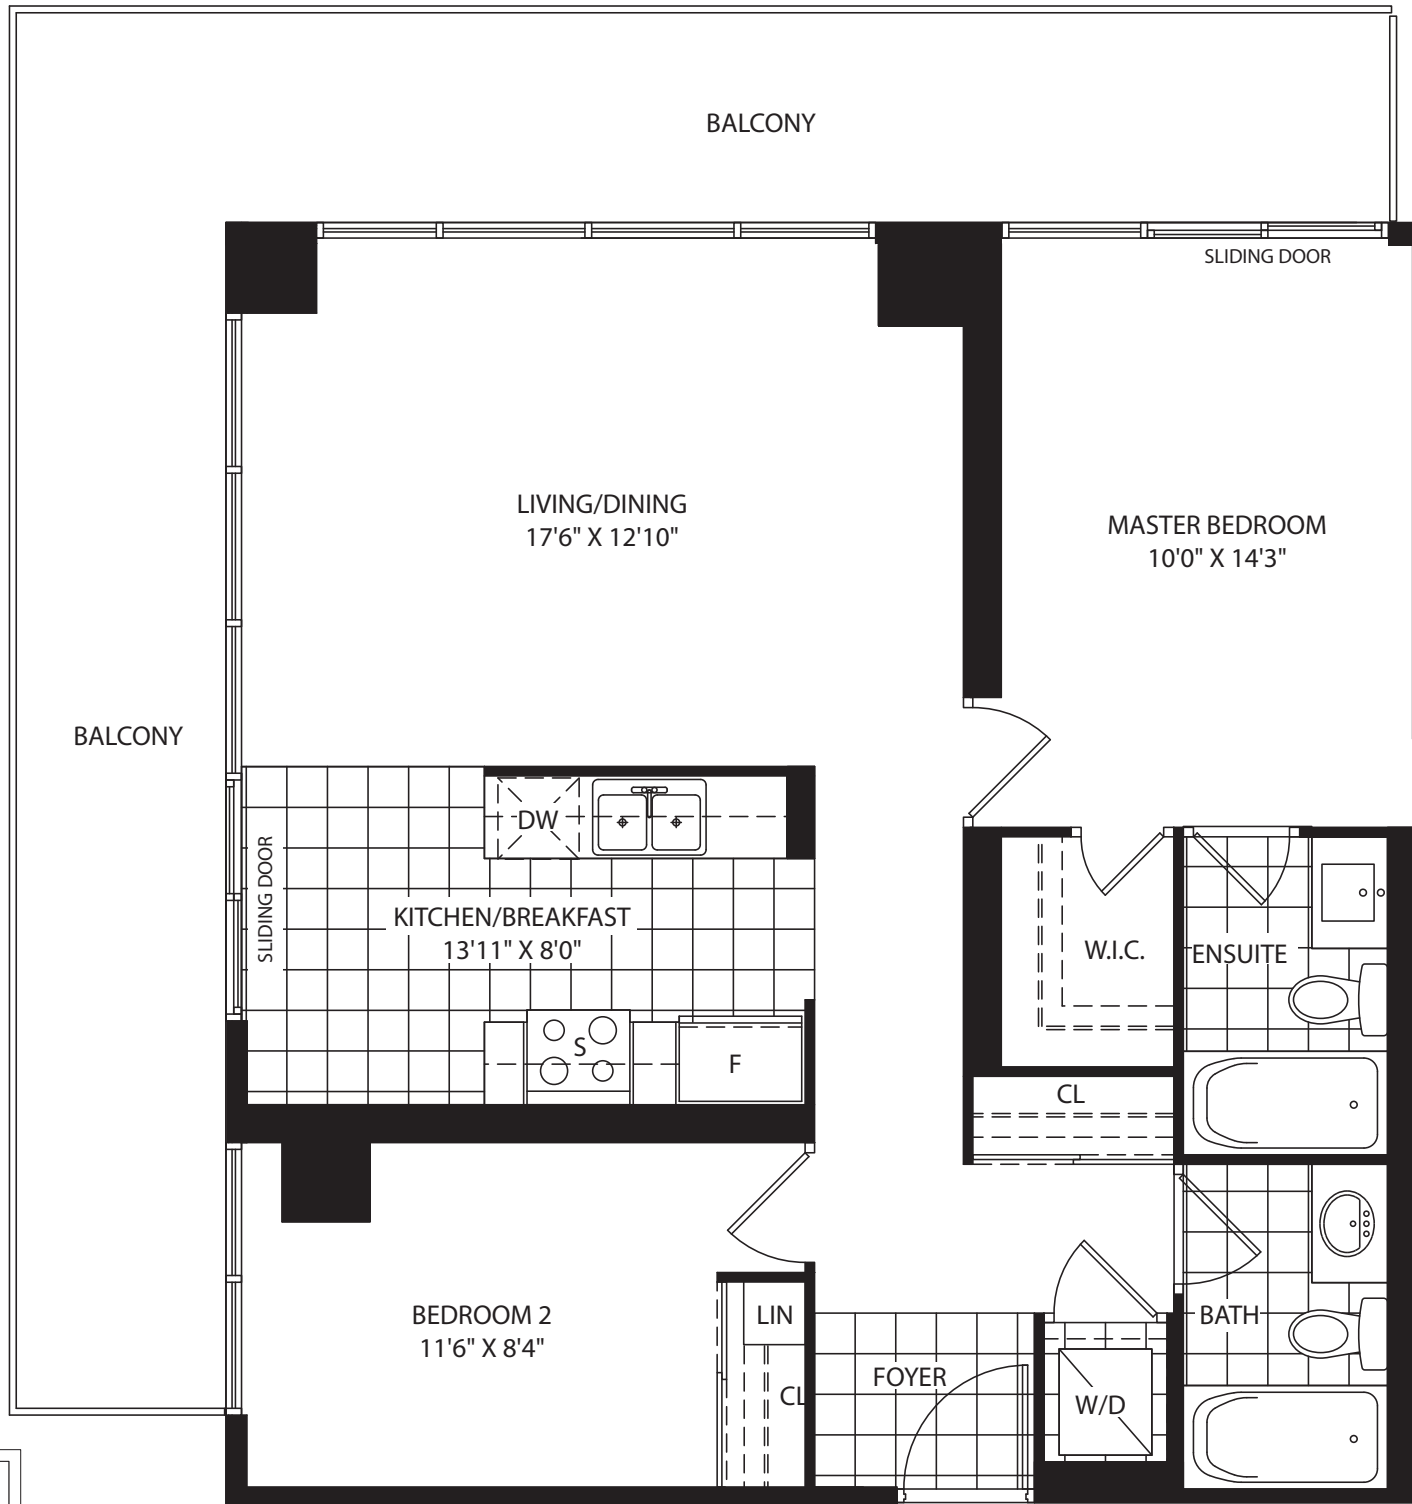

VERONA • 907 SQUARE FEET • TWO BEDROOM

MILAN
condominiums

TYPICAL FLOOR
(3RD-7TH)

THE
**CONSERVATORY
GROUP**

BUILDING A BETTER FUTURE. TODAY.