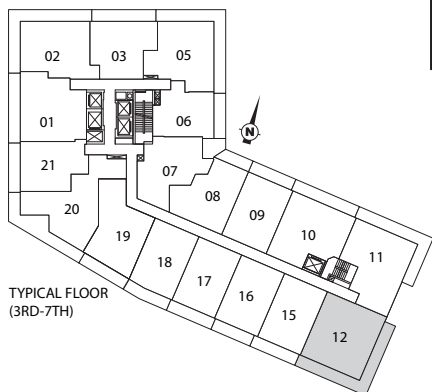

VERONA • 907 SQUARE FEET • TWO BEDROOM

MILAN
condominiums

TYPICAL FLOOR
(3RD-7TH)

THE
**CONSERVATORY
GROUP**

BUILDING A BETTER FUTURE. TODAY.