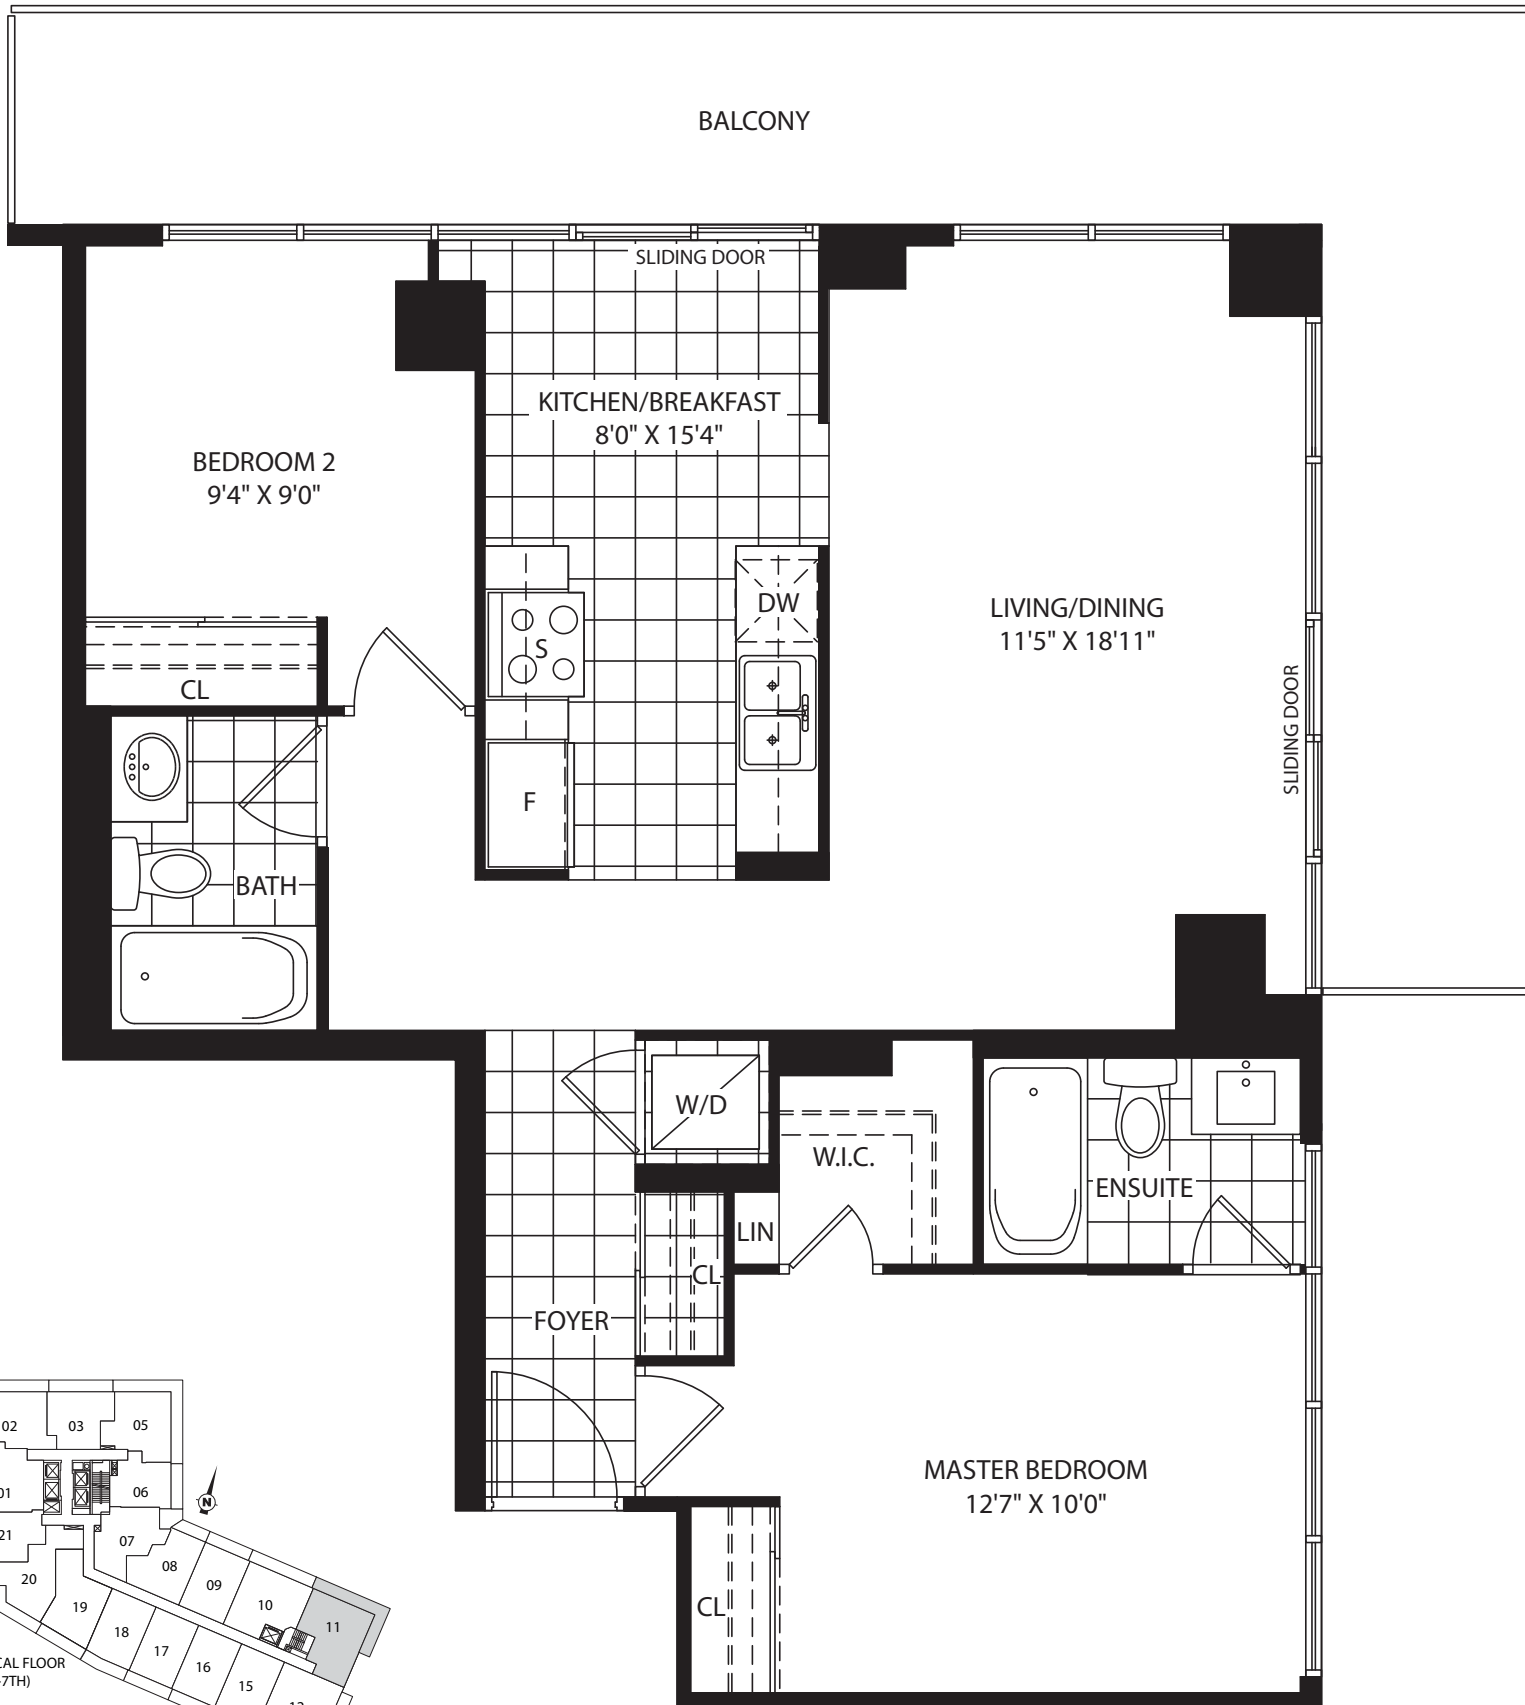

LEONE • 903 SQUARE FEET • TWO BEDROOM

Materials, specifications, and floor plans are subject to change without notice. All renderings are artist's conceptions. All floor plans are approximate dimensions. Actual usable floor space may vary from the stated floor area. E. & O.E.