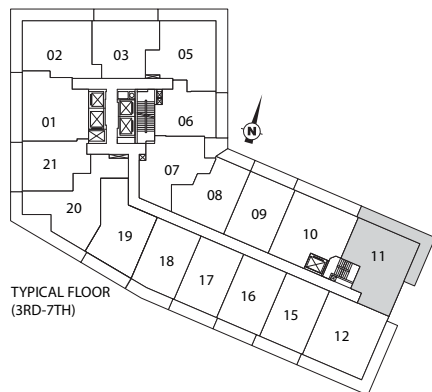

LEONE • 903 SQUARE FEET • TWO BEDROOM

Materials, specifications, and floor plans are subject to change without notice. All renderings are artist's conceptions. All floor plans are approximate dimensions. Actual usable floor space may vary from the stated floor area. E. & O.E.