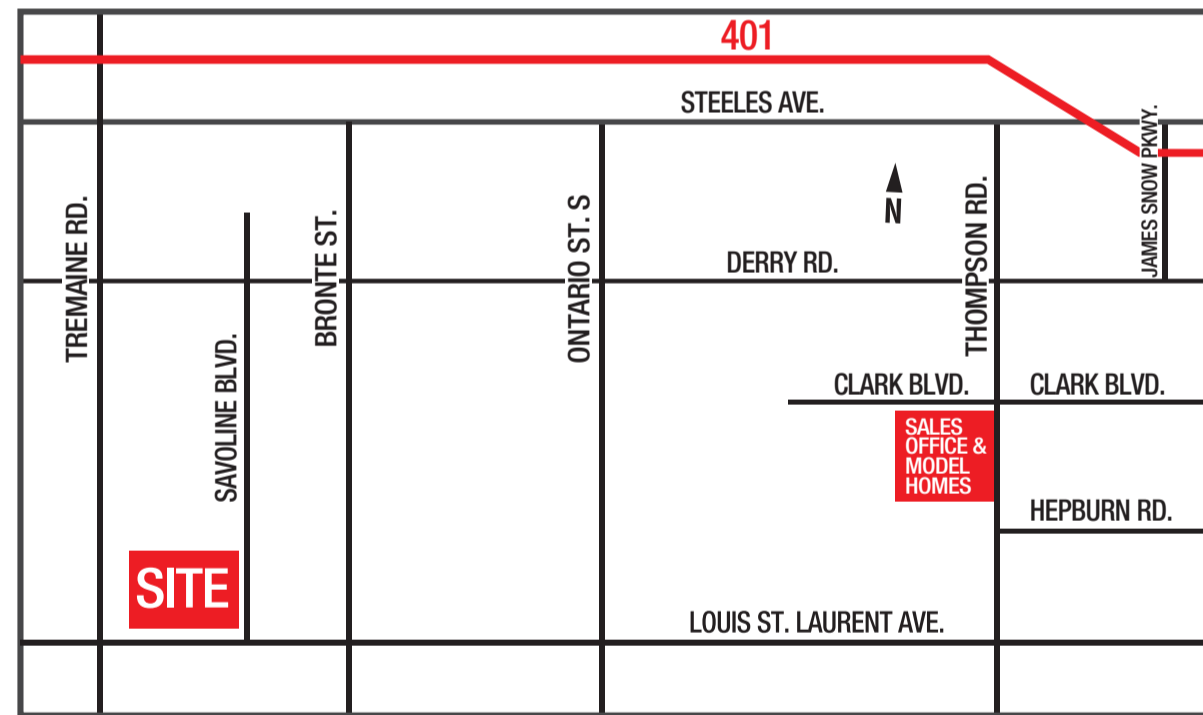

- BACK TO BACK TOWNS
- 25' SEMIS
- 36' SINGLES

SAVOLINE BOULEVARD

THE CONSERVATORY GROUP

BUILDING A BETTER FUTURE. TODAY.